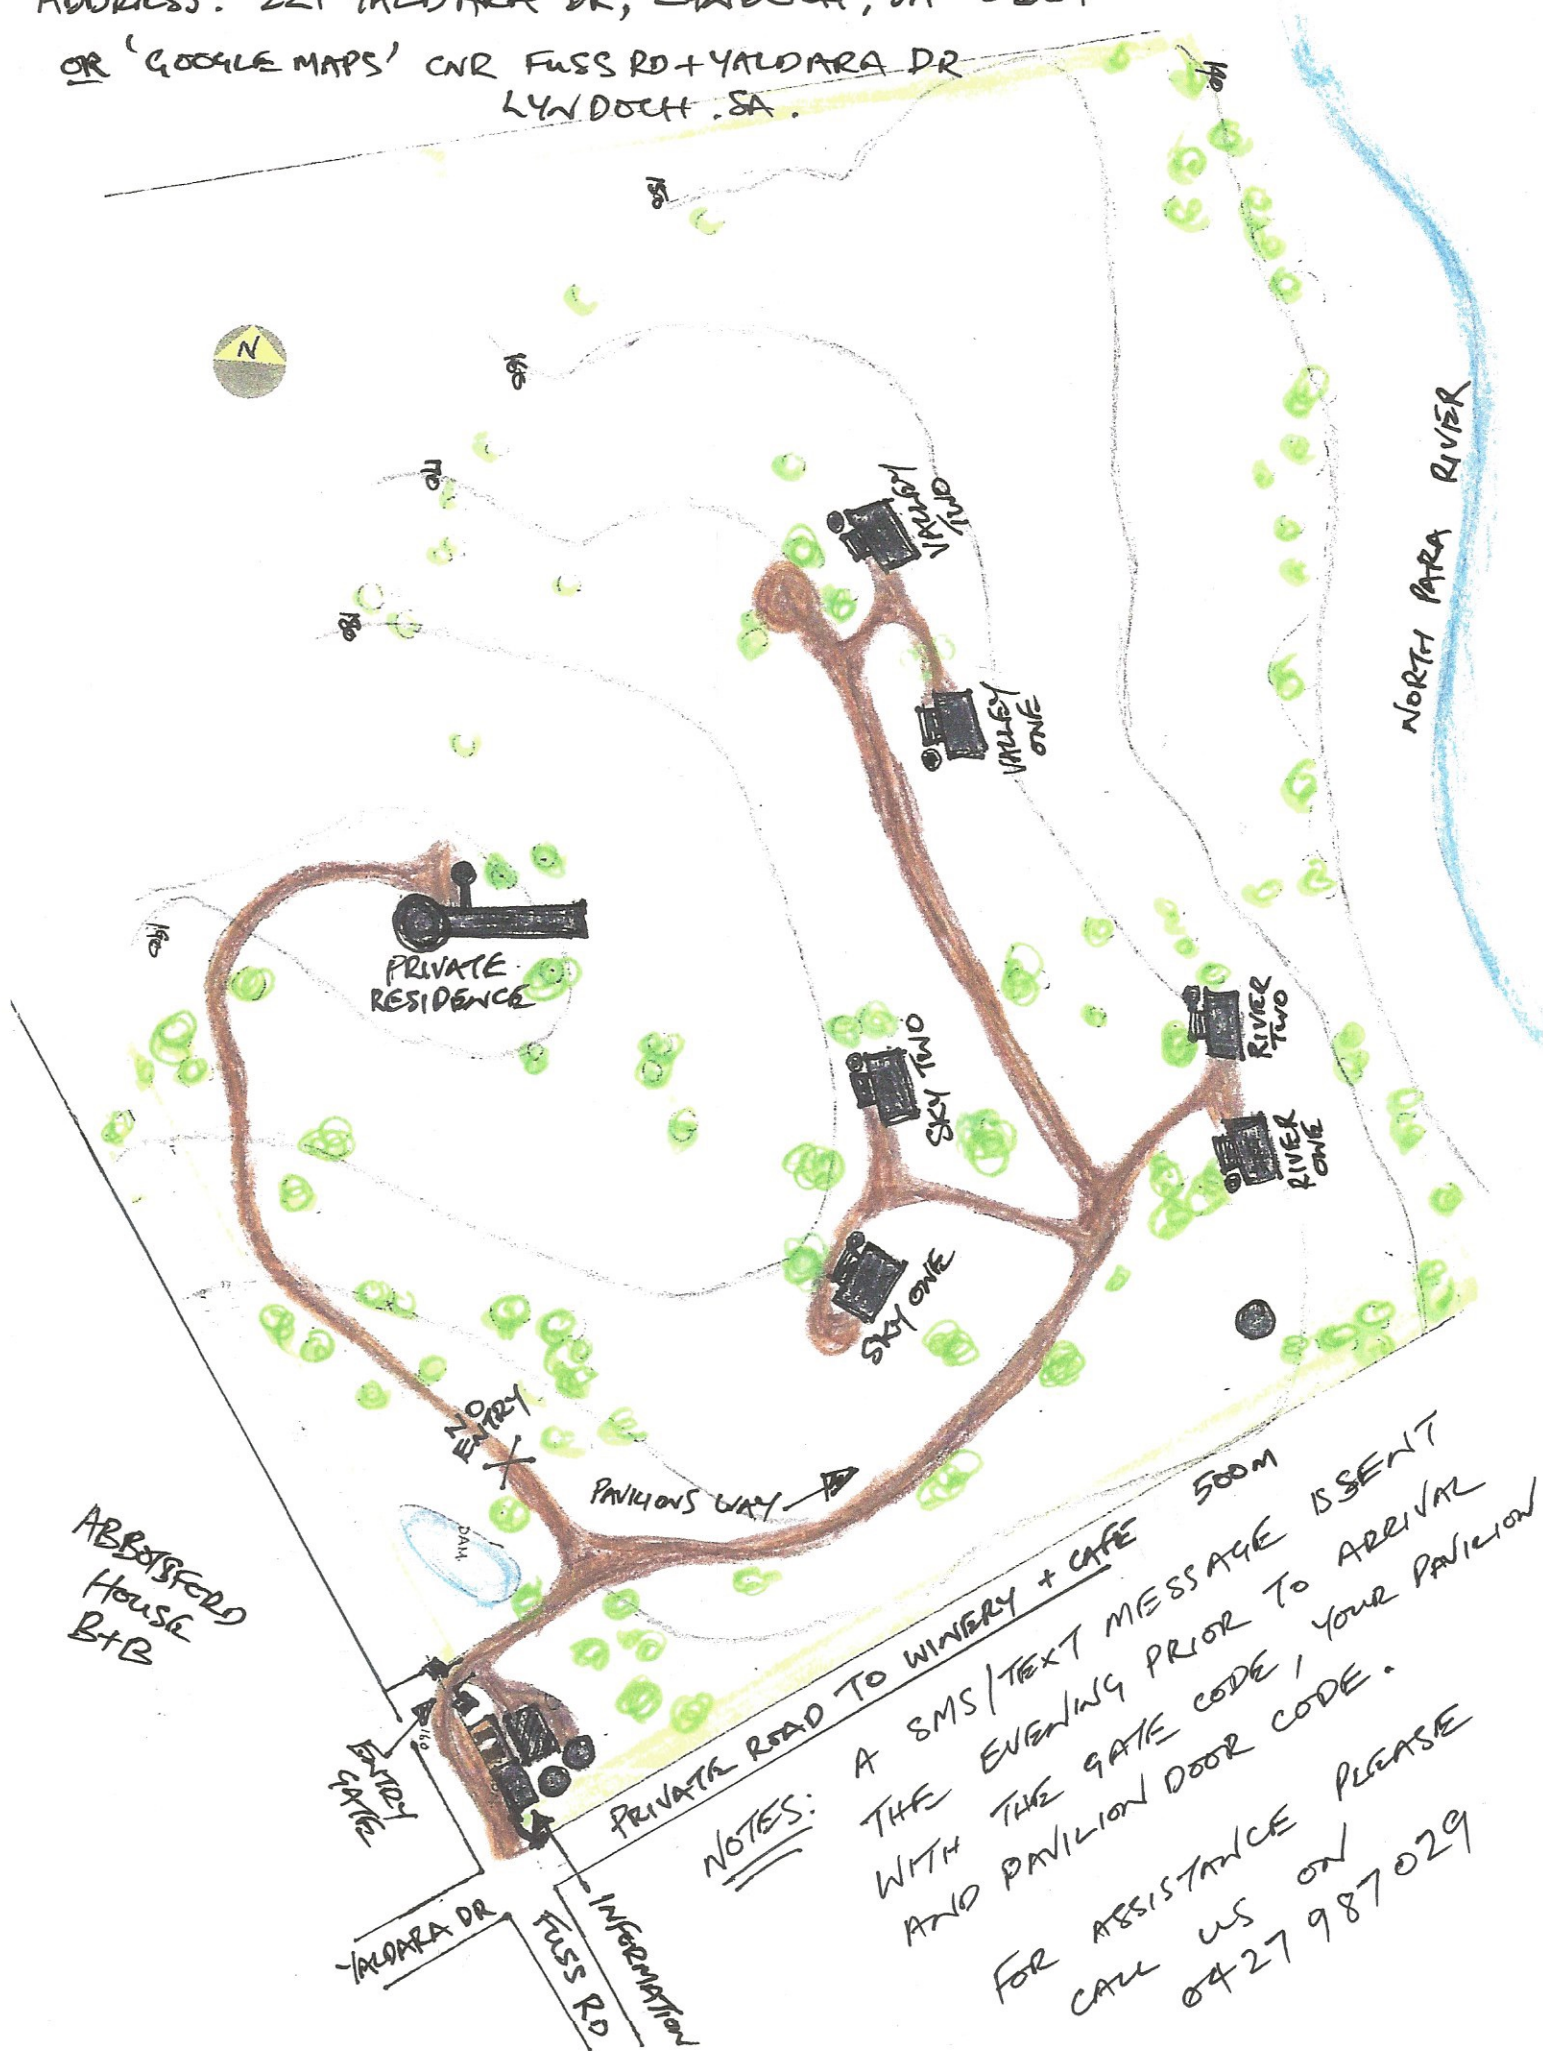

BAROSSA PAVILIONS PROPERTY MAP.

ADDRESS: 221 YALDARA DR, LYNDOUTH, SA 5351

OR 'GOOGLE MAPS' CNR FUSS RD + YALDARA DR
LYNDOUTH .SA.

NOTES:

A SMS/TEXT MESSAGE IS SENT
THE EVENING PRIOR TO ARRIVAL
WITH THE GATE CODE / YOUR PAVILION
AND PAVILION DOOR CODE.
FOR ASSISTANCE PLEASE
CALL US ON
0427 987 029